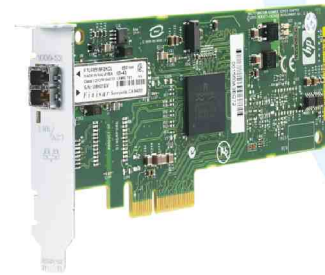

NETWORK CARDS

Broadcom NetXtreme Gigabit Ethernet PCIe NIC Card
EA833AA