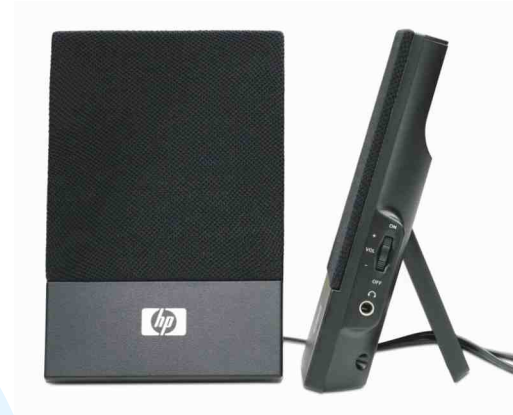

HP USB Powered Speakers KK912 AA

Rich, distortion-free full audio for unparalleled listening.