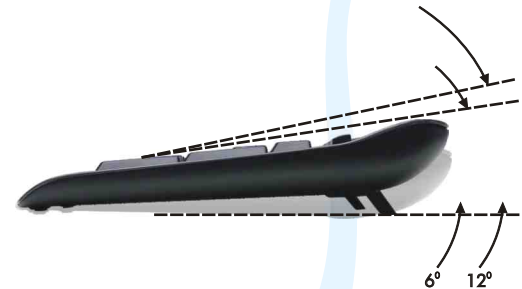

HP TOTAL CARE

HP Total Care has been created to effectively and efficiently meet different customer expectations and provide your support not just in time of need but also offer your products and services to pre-empt any downtime.

Here are some examples of how HP TOTAL CARE Services address the various customer concerns:

- HP global support infrastructure provides continuous and efficient issue resolution in over 143 countries
- 8 x 5 call centre
- 24-hr web support
- Travel HP Care Packs provide support in 52 countries (notebook products only)
- 67,000 easy to access, friendly and competent IT support professionals provide prompt diagnosis and problem resolution
- Access to technical bulletins and spare parts supply

HP warranty and range of support services

HP's basic and upgradeable warranty packages offer customers responsive support and repair services. With this, they can enjoy peace of mind even after office hours.

HP KEYBOARDS WITH ZERO-DEGREE SLOPE

Normal PC Keyboards offer only tilted positions of 5 degrees or more (without a flat, zero-degree option) may not offer enough adjustability for all of your staff to maintain comfortable wrist postures. Also, they do not cater to changing hand/wrist/arm positions when different users share the computer. A stiff wrist is a common problem for regular computer users and can end up in no work!. Not anymore!

HP keyboards introduce expanded slope adjustability allowing for improved wrist and forearm posture and comfort.

Studies suggest that typing with a keyboard set in the flat zero-degree position may lead to improved wrist postures and may increase wrist comfort.

HOW THEY HELP:

The keyboards can sit upon the desks at either zero-degree (flat), 6-degree or 12-degree slopes through the use of the keyboards' tilt legs. You can quickly and easily adjust the keyboard slope to maintain a comfortable wrist posture.